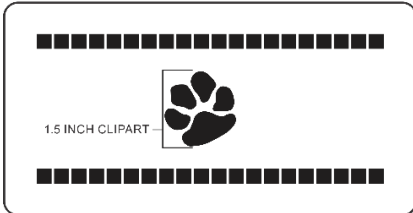

Clipart Library
Layout Options
Font Choices

LARGEST
CLIPART
LIBRARY
IN THE INDUSTRY

Layout Options 4" X 8"

LAYOUT # 1
CLIPART TO LEFT OF TEXT

LAYOUT # 2
CLIPART TO RIGHT OF TEXT

LAYOUT # 3
CLIPART AS LINE OF TEXT

LAYOUT # 4
CLIPART AS LINE OF TEXT

LAYOUT # 5
CLIPART AS LINE OF TEXT

LAYOUT # 6
CLIPART AS LINE OF TEXT

LAYOUT # 7
CLIPART AS LINE OF TEXT

LAYOUT # 8
NO CLIPART

The most popular layout choice and recommended by Fundraising Brick is layout #1 with the clipart engraved to the left of the text 2" in size.

Layout 1 & 2

Number of characters is 15 per line, including spaces and punctuation, clipart height equals 2 inches.

4X8 CLIPART
TO THE LEFT
15 CHAR/LINE

Layout 3, 4, & 5

Number of characters is 20 per line, including spaces and punctuation, clipart height equals 1 1/2 inches.