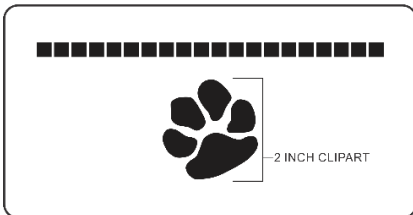

Clipart Library
Layout Options
Font Choices

LARGEST
CLIPART
LIBRARY
IN THE INDUSTRY

Layout Options 4" X 8"

LAYOUT # 1
CLIPART TO LEFT OF TEXT

LAYOUT # 2
CLIPART TO RIGHT OF TEXT

LAYOUT # 3
CLIPART AS LINE OF TEXT

LAYOUT # 4
CLIPART AS LINE OF TEXT

LAYOUT # 5
CLIPART AS LINE OF TEXT

LAYOUT # 6
CLIPART AS LINE OF TEXT

LAYOUT # 7
CLIPART AS LINE OF TEXT

LAYOUT # 8
NO CLIPART

The most popular layout choice and recommended by Fundraising Brick is layout #1 with the clipart engraved to the left of the text 2" in size.

Layout 1 & 2

Number of characters is 15 per line, including spaces and punctuation, clipart height equals 2 inches.

4X8 CLIPART
TO THE LEFT
15 CHAR/LINE

Layout 3, 4, & 5

Number of characters is 20 per line, including spaces and punctuation, clipart height equals 1 1/2 inches.