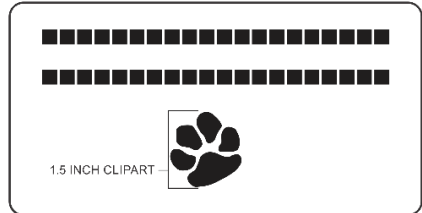

Clipart Library
Layout Options
Font Choices

LARGEST
CLIPART
LIBRARY
IN THE INDUSTRY

Layout Options 4" X 8"

LAYOUT # 1
CLIPART TO LEFT OF TEXT

LAYOUT # 2
CLIPART TO RIGHT OF TEXT

LAYOUT # 3
CLIPART AS LINE OF TEXT

LAYOUT # 4
CLIPART AS LINE OF TEXT

LAYOUT # 5
CLIPART AS LINE OF TEXT

LAYOUT # 6
CLIPART AS LINE OF TEXT

LAYOUT # 7
CLIPART AS LINE OF TEXT

LAYOUT # 8
NO CLIPART

The most popular layout choice and recommended by Fundraising Brick is layout #1 with the clipart engraved to the left of the text 2" in size.

Layout 1 & 2

Number of characters is 15 per line, including spaces and punctuation, clipart height equals 2 inches.

4X8 CLIPART
TO THE LEFT
15 CHAR/LINE

Layout 3, 4, & 5

Number of characters is 20 per line, including spaces and punctuation, clipart height equals 1 1/2 inches.