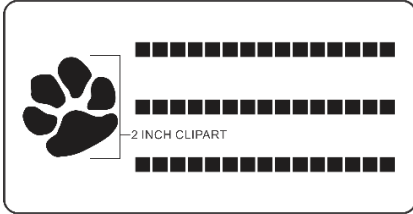

Clipart Library
Layout Options
Font Choices

LARGEST
CLIPART
LIBRARY
IN THE INDUSTRY

Layout Options 4" X 8"

LAYOUT # 1
CLIPART TO LEFT OF TEXT

LAYOUT # 2
CLIPART TO RIGHT OF TEXT

LAYOUT # 3
CLIPART AS LINE OF TEXT

LAYOUT # 4
CLIPART AS LINE OF TEXT

LAYOUT # 5
CLIPART AS LINE OF TEXT

LAYOUT # 6
CLIPART AS LINE OF TEXT

LAYOUT # 7
CLIPART AS LINE OF TEXT

LAYOUT # 8
NO CLIPART

The most popular layout choice and recommended by Fundraising Brick is layout #1 with the clipart engraved to the left of the text 2" in size.

Layout 1 & 2

Number of characters is 15 per line, including spaces and punctuation, clipart height equals 2 inches.

4X8 CLIPART
TO THE LEFT
15 CHAR/LINE

Layout 3, 4, & 5

Number of characters is 20 per line, including spaces and punctuation, clipart height equals 1 1/2 inches.