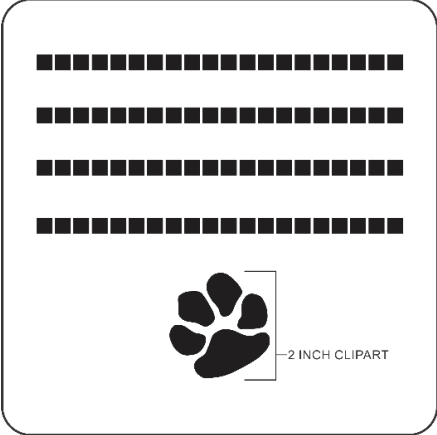

LAYOUT # 4
CLIPART AS LINE OF TEXT

LAYOUT # 5
CLIPART AS LINE OF TEXT

LAYOUT # 6
CLIPART AS LINE OF TEXT

LAYOUT # 7
CLIPART AS LINE OF TEXT

LAYOUT # 8
NO CLIPART

The most popular layout choice and recommended by Fundraising Brick is layout #1 with the clipart engraved to the left of the text 2" in size.

Layout 1 & 2

Number of characters is 15 per line, including spaces and punctuation, clipart height equals 2 inches.

4X8 CLIPART
TO THE LEFT
15 CHAR/LINE

Layout 3, 4, & 5

Number of characters is 20 per line, including spaces and punctuation, clipart height equals 1 1/2 inches.

Layout 6 & 7

Number of characters is 20 including spaces and punctuation, Limited to one line of text, clipart height equals 2 inches.

Layout 8

No Clipart, Number of characters is 20 per line including spaces and punctuation, up to 3 lines of text.

Layout Options 8" X 8"

LAYOUT # 9
CLIPART BELOW TEXT

LAYOUT # 10
CLIPART ABOVE TEXT

LAYOUT # 11
CLIPART CENTERED IN TEXT

LAYOUT # 12
NO CLIPART

The most popular layout choice and recommended by Fundraising Brick is layout #10 with the clipart engraved to the left of the text 2" in size.