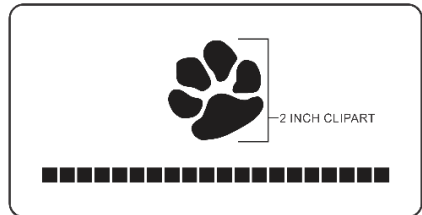

Clipart Library
Layout Options
Font Choices

LARGEST
CLIPART
LIBRARY
IN THE INDUSTRY

Layout Options 4" X 8"

LAYOUT # 1
CLIPART TO LEFT OF TEXT

LAYOUT # 2
CLIPART TO RIGHT OF TEXT

LAYOUT # 3
CLIPART AS LINE OF TEXT

LAYOUT # 4
CLIPART AS LINE OF TEXT

LAYOUT # 5
CLIPART AS LINE OF TEXT

LAYOUT # 6
CLIPART AS LINE OF TEXT

LAYOUT # 7
CLIPART AS LINE OF TEXT

LAYOUT # 8
NO CLIPART

The most popular layout choice and recommended by Fundraising Brick is layout #1 with the clipart engraved to the left of the text 2" in size.

Layout 1 & 2

Number of characters is 15 per line, including spaces and punctuation, clipart height equals 2 inches.

4X8 CLIPART
TO THE LEFT
15 CHAR/LINE

Layout 3, 4, & 5

Number of characters is 20 per line, including spaces and punctuation, clipart height equals 1 1/2 inches.