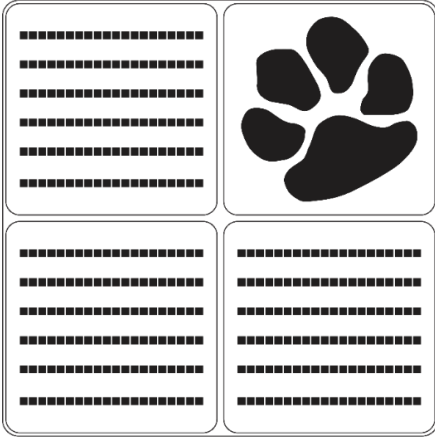

Layout Options 8" X 8"

LAYOUT # 9
CLIPART BELOW TEXT

LAYOUT # 10
CLIPART ABOVE TEXT

LAYOUT # 11
CLIPART CENTERED IN TEXT

LAYOUT # 12
NO CLIPART

The most popular layout choice and recommended by Fundraising Brick is layout #10 with the clipart engraved to the left of the text 2" in size.

Layout 9, 10, & 11

Number of characters is 20 per line, including spaces and punctuation, up to 4 lines of text, clipart height equals 2 inches.

8X8 BRICK WITH
EMBLEM
4 LINES OF TEXT
CLIPART IS 2"

Layout 12

No Clipart, Number of characters is 20 per line including spaces and punctuation, up to 6 lines of text.

Layout 13: 4 8X8 Bricks placed together creating an Array 16" X 16"

LAYOUT # 13 (MULTIPLE LAYOUT OPTIONS)
16x16 (4 8x8 BRICKS ENGRAVED)