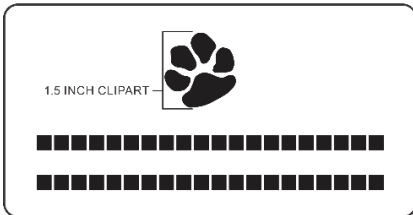

Clipart Library
Layout Options
Font Choices

LARGEST
CLIPART
LIBRARY
IN THE INDUSTRY

Layout Options 4" X 8"

LAYOUT # 1
CLIPART TO LEFT OF TEXT

LAYOUT # 2
CLIPART TO RIGHT OF TEXT

LAYOUT # 3
CLIPART AS LINE OF TEXT

LAYOUT # 4
CLIPART AS LINE OF TEXT

LAYOUT # 5
CLIPART AS LINE OF TEXT

LAYOUT # 6
CLIPART AS LINE OF TEXT

LAYOUT # 7
CLIPART AS LINE OF TEXT

LAYOUT # 8
NO CLIPART

The most popular layout choice and recommended by Fundraising Brick is layout #1 with the clipart engraved to the left of the text 2" in size.

Layout 1 & 2

Number of characters is 15 per line, including spaces and punctuation, clipart height equals 2 inches.

4X8 CLIPART
TO THE LEFT
15 CHAR/LINE

Layout 3, 4, & 5

Number of characters is 20 per line, including spaces and punctuation, clipart height equals 1 1/2 inches.