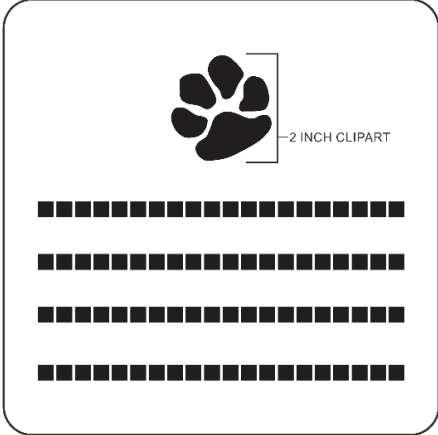

LAYOUT # 4
CLIPART AS LINE OF TEXT

LAYOUT # 5
CLIPART AS LINE OF TEXT

LAYOUT # 6
CLIPART AS LINE OF TEXT

LAYOUT # 7
CLIPART AS LINE OF TEXT

LAYOUT # 8
NO CLIPART

The most popular layout choice and recommended by Fundraising Brick is layout #1 with the clipart engraved to the left of the text 2" in size.

Layout 1 & 2

Number of characters is 15 per line, including spaces and punctuation, clipart height equals 2 inches.

4X8 CLIPART
TO THE LEFT
15 CHAR/LINE

Layout 3, 4, & 5

Number of characters is 20 per line, including spaces and punctuation, clipart height equals 1 1/2 inches.

Layout 6 & 7

Number of characters is 20 including spaces and punctuation, Limited to one line of text, clipart height equals 2 inches.

Layout 8

No Clipart, Number of characters is 20 per line including spaces and punctuation, up to 3 lines of text.

Layout Options 8" X 8"

LAYOUT # 9
CLIPART BELOW TEXT

LAYOUT # 10
CLIPART ABOVE TEXT

LAYOUT # 11
CLIPART CENTERED IN TEXT

LAYOUT # 12
NO CLIPART

The most popular layout choice and recommended by Fundraising Brick is layout #10 with the clipart engraved to the left of the text 2" in size.