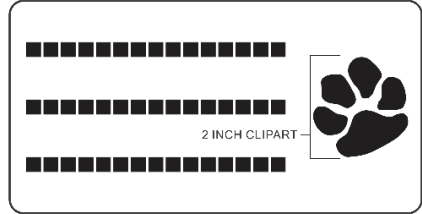

Clipart Library
Layout Options
Font Choices

LARGEST
CLIPART
LIBRARY
IN THE INDUSTRY

Layout Options 4" X 8"

LAYOUT # 1
CLIPART TO LEFT OF TEXT

LAYOUT # 2
CLIPART TO RIGHT OF TEXT

LAYOUT # 3
CLIPART AS LINE OF TEXT

LAYOUT # 4
CLIPART AS LINE OF TEXT

LAYOUT # 5
CLIPART AS LINE OF TEXT

LAYOUT # 6
CLIPART AS LINE OF TEXT

LAYOUT # 7
CLIPART AS LINE OF TEXT

LAYOUT # 8
NO CLIPART

The most popular layout choice and recommended by Fundraising Brick is layout #1 with the clipart engraved to the left of the text 2" in size.

Layout 1 & 2

Number of characters is 15 per line, including spaces and punctuation, clipart height equals 2 inches.

4X8 CLIPART
TO THE LEFT
15 CHAR/LINE

Layout 3, 4, & 5

Number of characters is 20 per line, including spaces and punctuation, clipart height equals 1 1/2 inches.