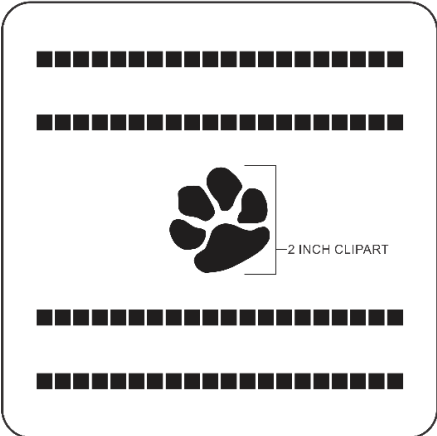

Layout 1 & 2

Number of characters is 15 per line, including spaces and punctuation, clipart height equals 2 inches.

4X8 CLIPART
TO THE LEFT
15 CHAR/LINE

Layout 3, 4, & 5

Number of characters is 20 per line, including spaces and punctuation, clipart height equals 1 1/2 inches.

Layout Options 8" X 8"

LAYOUT # 9
CLIPART BELOW TEXT

LAYOUT # 10
CLIPART ABOVE TEXT

LAYOUT # 11
CLIPART CENTERED IN TEXT

LAYOUT # 12
NO CLIPART

The most popular layout choice and recommended by Fundraising Brick is layout #10 with the clipart engraved to the left of the text 2" in size.

Layout 9, 10, & 11

Number of characters is 20 per line, including spaces and punctuation, up to 4 lines of text, clipart height equals 2 inches.

8X8 BRICK WITH
EMBLEM
4 LINES OF TEXT
CLIPART IS 2"

Layout 12