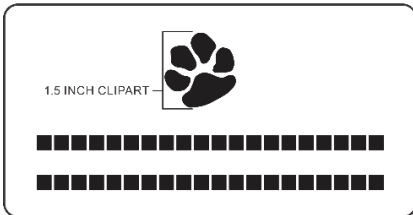

# Layout Options 4" X 8"

**LAYOUT # 1**  
**CLIPART TO LEFT OF TEXT**

**LAYOUT # 2**  
**CLIPART TO RIGHT OF TEXT**

**LAYOUT # 3**  
**CLIPART AS LINE OF TEXT**

**LAYOUT # 4**  
**CLIPART AS LINE OF TEXT**

**LAYOUT # 5**  
**CLIPART AS LINE OF TEXT**

**LAYOUT # 6**  
**CLIPART AS LINE OF TEXT**

**LAYOUT # 7**  
**CLIPART AS LINE OF TEXT**

**LAYOUT # 8**  
**NO CLIPART**

The most popular layout choice and recommended by Fundraising Brick is layout #1 with the clipart engraved to the left of the text 2" in size.