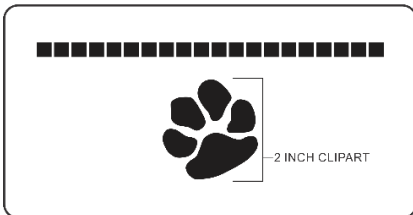

# Layout Options 4" X 8"

**LAYOUT # 1**  
**CLIPART TO LEFT OF TEXT**

**LAYOUT # 2**  
**CLIPART TO RIGHT OF TEXT**

**LAYOUT # 3**  
**CLIPART AS LINE OF TEXT**

**LAYOUT # 4**  
**CLIPART AS LINE OF TEXT**

**LAYOUT # 5**  
**CLIPART AS LINE OF TEXT**

**LAYOUT # 6**  
**CLIPART AS LINE OF TEXT**

**LAYOUT # 7**  
**CLIPART AS LINE OF TEXT**

**LAYOUT # 8**  
**NO CLIPART**

The most popular layout choice and recommended by Fundraising Brick is layout #1 with the clipart engraved to the left of the text 2" in size.