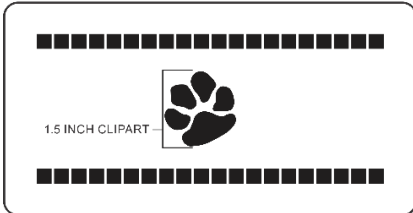

# Layout Options 4" X 8"

**LAYOUT # 1**  
**CLIPART TO LEFT OF TEXT**

**LAYOUT # 2**  
**CLIPART TO RIGHT OF TEXT**

**LAYOUT # 3**  
**CLIPART AS LINE OF TEXT**

**LAYOUT # 4**  
**CLIPART AS LINE OF TEXT**

**LAYOUT # 5**  
**CLIPART AS LINE OF TEXT**

**LAYOUT # 6**  
**CLIPART AS LINE OF TEXT**

**LAYOUT # 7**  
**CLIPART AS LINE OF TEXT**

**LAYOUT # 8**  
**NO CLIPART**

The most popular layout choice and recommended by Fundraising Brick is layout #1 with the clipart engraved to the left of the text 2" in size.