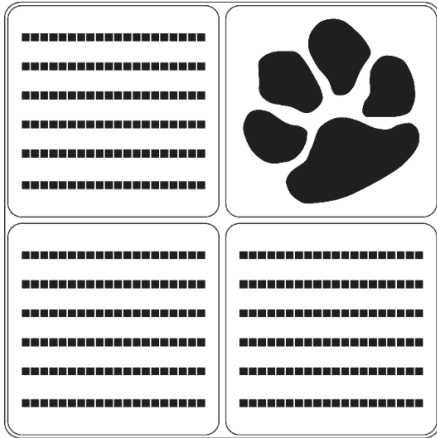

Layout 13: 4 8X8 Bricks placed together creating an Array 16" X 16"

LAYOUT # 13 (MULTIPLE LAYOUT OPTIONS)
16x16 (4 8x8 BRICKS ENGRAVED)