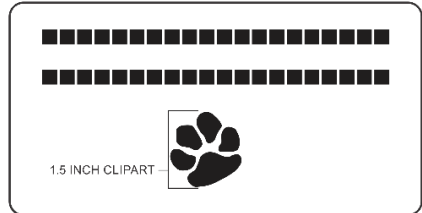

# Layout Options 4" X 8"

**LAYOUT # 1**  
**CLIPART TO LEFT OF TEXT**

**LAYOUT # 2**  
**CLIPART TO RIGHT OF TEXT**

**LAYOUT # 3**  
**CLIPART AS LINE OF TEXT**

**LAYOUT # 4**  
**CLIPART AS LINE OF TEXT**

**LAYOUT # 5**  
**CLIPART AS LINE OF TEXT**

**LAYOUT # 6**  
**CLIPART AS LINE OF TEXT**

**LAYOUT # 7**  
**CLIPART AS LINE OF TEXT**

**LAYOUT # 8**  
**NO CLIPART**

The most popular layout choice and recommended by Fundraising Brick is layout #1 with the clipart engraved to the left of the text 2" in size.