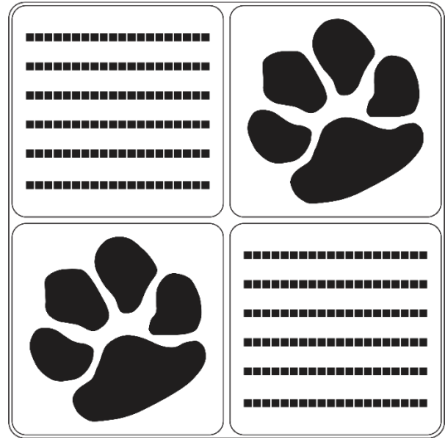

Layout 13: 4 8X8 Bricks placed together creating an Array 16" X 16"

LAYOUT # 13 (MULTIPLE LAYOUT OPTIONS)
16x16 (4 8x8 BRICKS ENGRAVED)