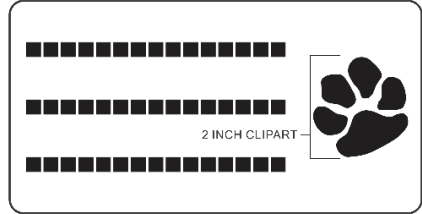

**Clipart Library**  
**Layout Options**  
**Font Choices**

**LARGEST**  
**CLIPART**  
**LIBRARY**  
**IN THE INDUSTRY**

# Layout Options 4" X 8"

**LAYOUT # 1**  
**CLIPART TO LEFT OF TEXT**

**LAYOUT # 2**  
**CLIPART TO RIGHT OF TEXT**

**LAYOUT # 3**  
**CLIPART AS LINE OF TEXT**

**LAYOUT # 4**  
**CLIPART AS LINE OF TEXT**

**LAYOUT # 5**  
**CLIPART AS LINE OF TEXT**

**LAYOUT # 6**  
**CLIPART AS LINE OF TEXT**

**LAYOUT # 7**  
**CLIPART AS LINE OF TEXT**

**LAYOUT # 8**  
**NO CLIPART**

The most popular layout choice and recommended by Fundraising Brick is layout #1 with the clipart engraved to the left of the text 2" in size.