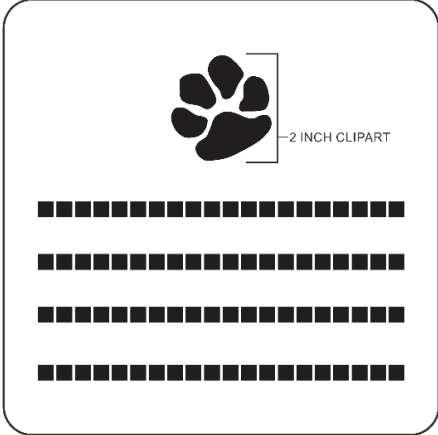

### Layout 3, 4, & 5

Number of characters is 20 per line, including spaces and punctuation, clipart height equals 1 1/2 inches.

### Layout 6 & 7

Number of characters is 20 including spaces and punctuation, Limited to one line of text, clipart height equals 2 inches.

### Layout 8

No Clipart, Number of characters is 20 per line including spaces and punctuation, up to 3 lines of text.

# Layout Options 8" X 8"

**LAYOUT # 9**  
**CLIPART BELOW TEXT**

**LAYOUT # 10**  
**CLIPART ABOVE TEXT**

**LAYOUT # 11**  
**CLIPART CENTERED IN TEXT**

**LAYOUT # 12**  
**NO CLIPART**

The most popular layout choice and recommended by Fundraising Brick is layout #10 with the clipart engraved to the left of the text 2" in size.