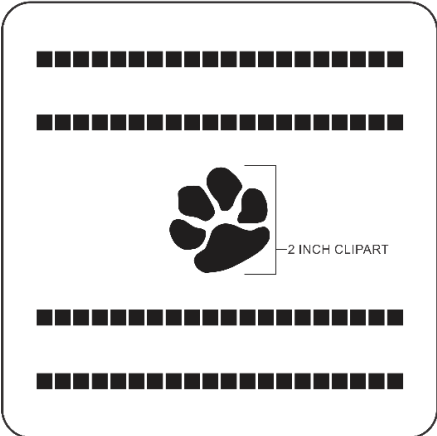

### Layout 3, 4, & 5

Number of characters is 20 per line, including spaces and punctuation, clipart height equals 1 1/2 inches.

# Layout Options 8" X 8"

**LAYOUT # 9**  
**CLIPART BELOW TEXT**

**LAYOUT # 10**  
**CLIPART ABOVE TEXT**

**LAYOUT # 11**  
**CLIPART CENTERED IN TEXT**

**LAYOUT # 12**  
**NO CLIPART**

The most popular layout choice and recommended by Fundraising Brick is layout #10 with the clipart engraved to the left of the text 2" in size.

### Layout 9, 10, & 11

Number of characters is 20 per line, including spaces and punctuation, up to 4 lines of text, clipart height equals 2 inches.

8X8 BRICK WITH  
EMBLEM  
4 LINES OF TEXT  
CLIPART IS 2"