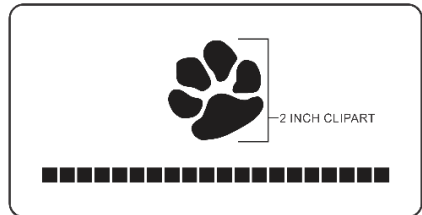

# Layout Options 4" X 8"

**LAYOUT # 1**  
**CLIPART TO LEFT OF TEXT**

**LAYOUT # 2**  
**CLIPART TO RIGHT OF TEXT**

**LAYOUT # 3**  
**CLIPART AS LINE OF TEXT**

**LAYOUT # 4**  
**CLIPART AS LINE OF TEXT**

**LAYOUT # 5**  
**CLIPART AS LINE OF TEXT**

**LAYOUT # 6**  
**CLIPART AS LINE OF TEXT**

**LAYOUT # 7**  
**CLIPART AS LINE OF TEXT**

**LAYOUT # 8**  
**NO CLIPART**

The most popular layout choice and recommended by Fundraising Brick is layout #1 with the clipart engraved to the left of the text 2" in size.