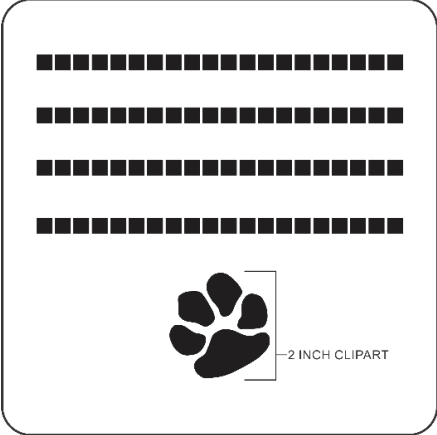

Layout Options 8" X 8"

LAYOUT # 9
CLIPART BELOW TEXT